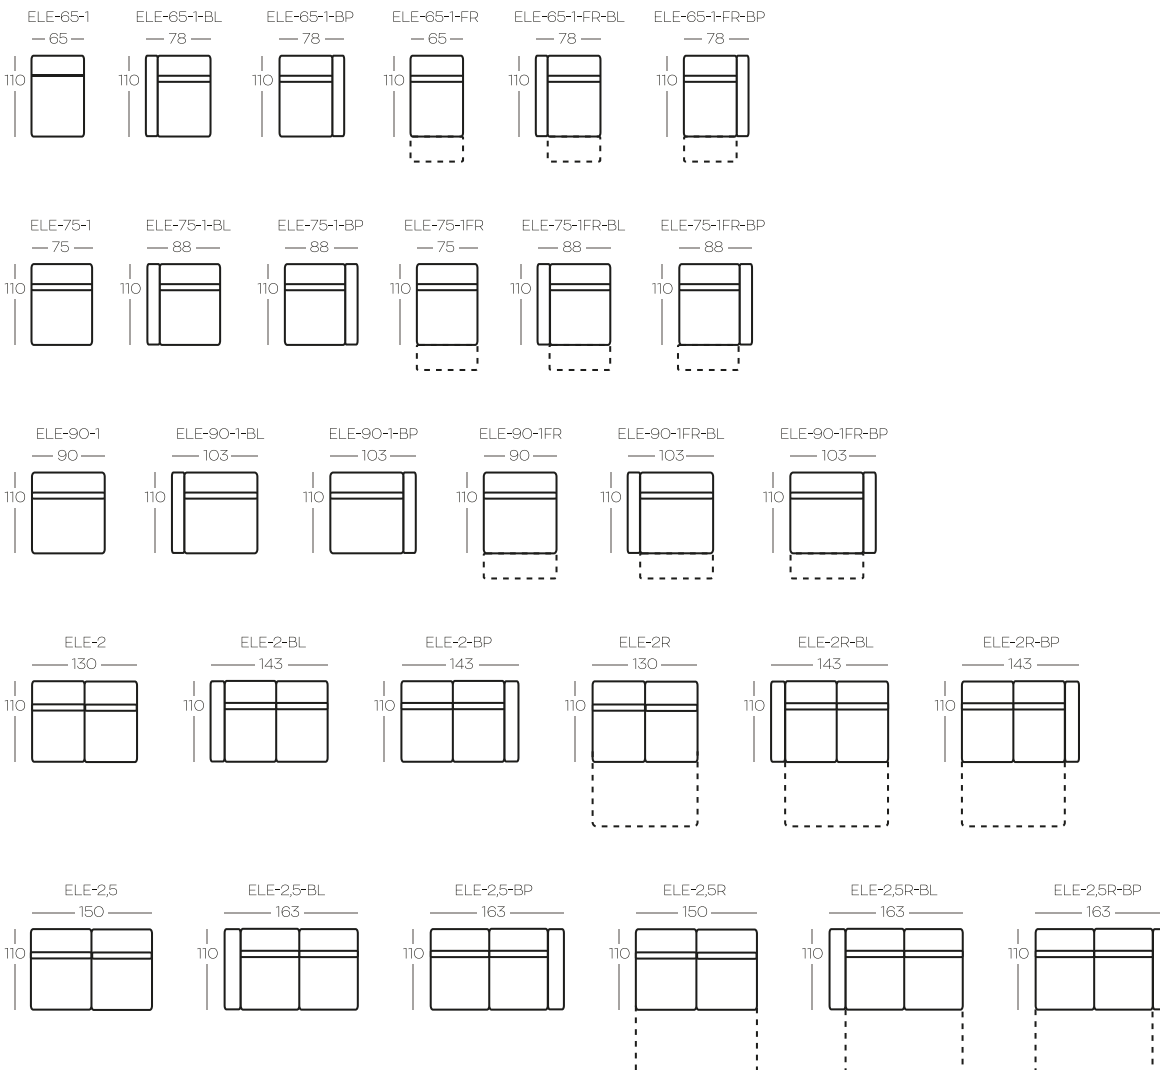

— ELEMENTY kolekcji / ELEMENTS of the collection